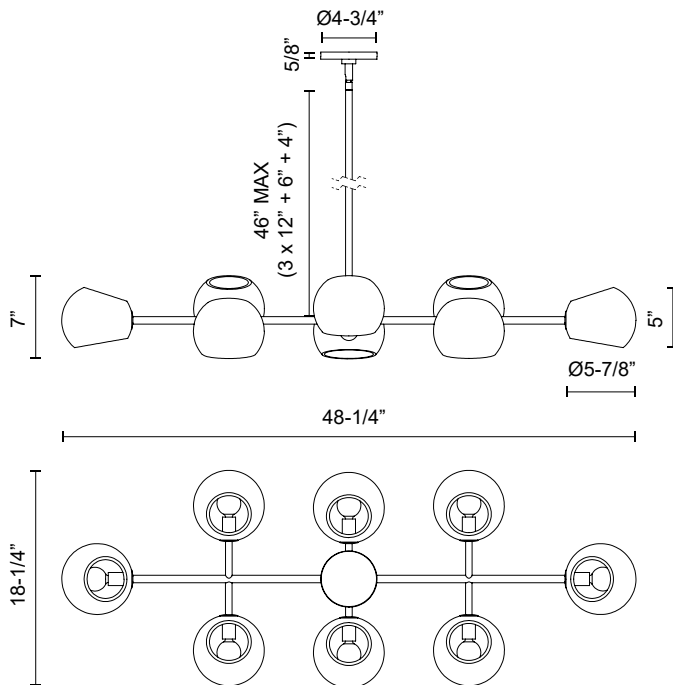

alora mood

P. 1.855.855.8926

CANADA: 19054 28TH Avenue Surrey - BC V3Z 6M3

USA: 3035 E. Lone Mountain Rd - Las Vegas, NV, 89081

WILLOW LP648348

FIXTURE DIMENSIONS	L48-1/4" x W18-1/4" x H7"
LAMP TYPE	E12
MAX WATTAGE	60W
BULB QTY	8
BULBS INCLUDED	No
VOLTAGE	120V
MATERIAL	Steel
ROD LENGTH	46" Max (3x12" + 1x6" + 1x4")
DIAMETER OF ROD	5/8"
WIRE LENGTH	60"
MINIMUM HANG HEIGHT	14"
SLOPED CEILING ADAPTABLE	Yes, Up to 45 Degrees
LOCATION	Dry
CANOPY DIMENSIONS	D4-3/4" x H5/8"
PAINT FINISH	MB01

[D - Diameter, L - Length, W - Width, H - Height, E - Extension]

AVAILABLE FINISHES:

LP648348MB
Matte Black

*For complete warranty terms, please visit: www.aloralighting.com/warranty

WWW.ALORAMOOD.COM

© 2022 KUZCO LIGHTING. ALL RIGHTS RESERVED.